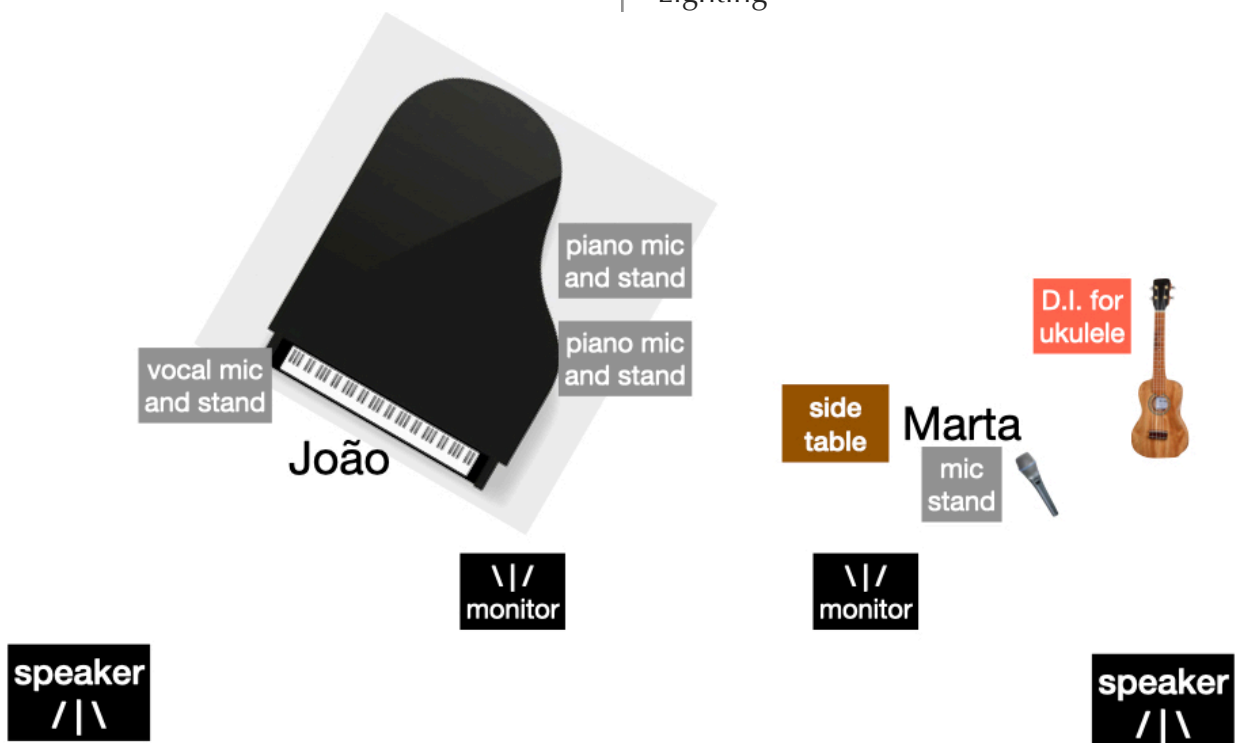

## Stage Plan

Marta

- microphone - loop station - d.i.
- ukulele with pick up - d.i.

João

- microphone - p.a.
- piano - 2 mics - p.a.  
or
- stereo keyboard - d.i.

## Material

P.A.

- 2 speakers (and stands)
- 2 monitors
- respective cables

1 d.i. for the ukulele

2 microphones for piano

or

1 d.i. stereo for the keyboard

2 microphone stands

1 music stand

XLR cables

JACK cables

Lighting

audience